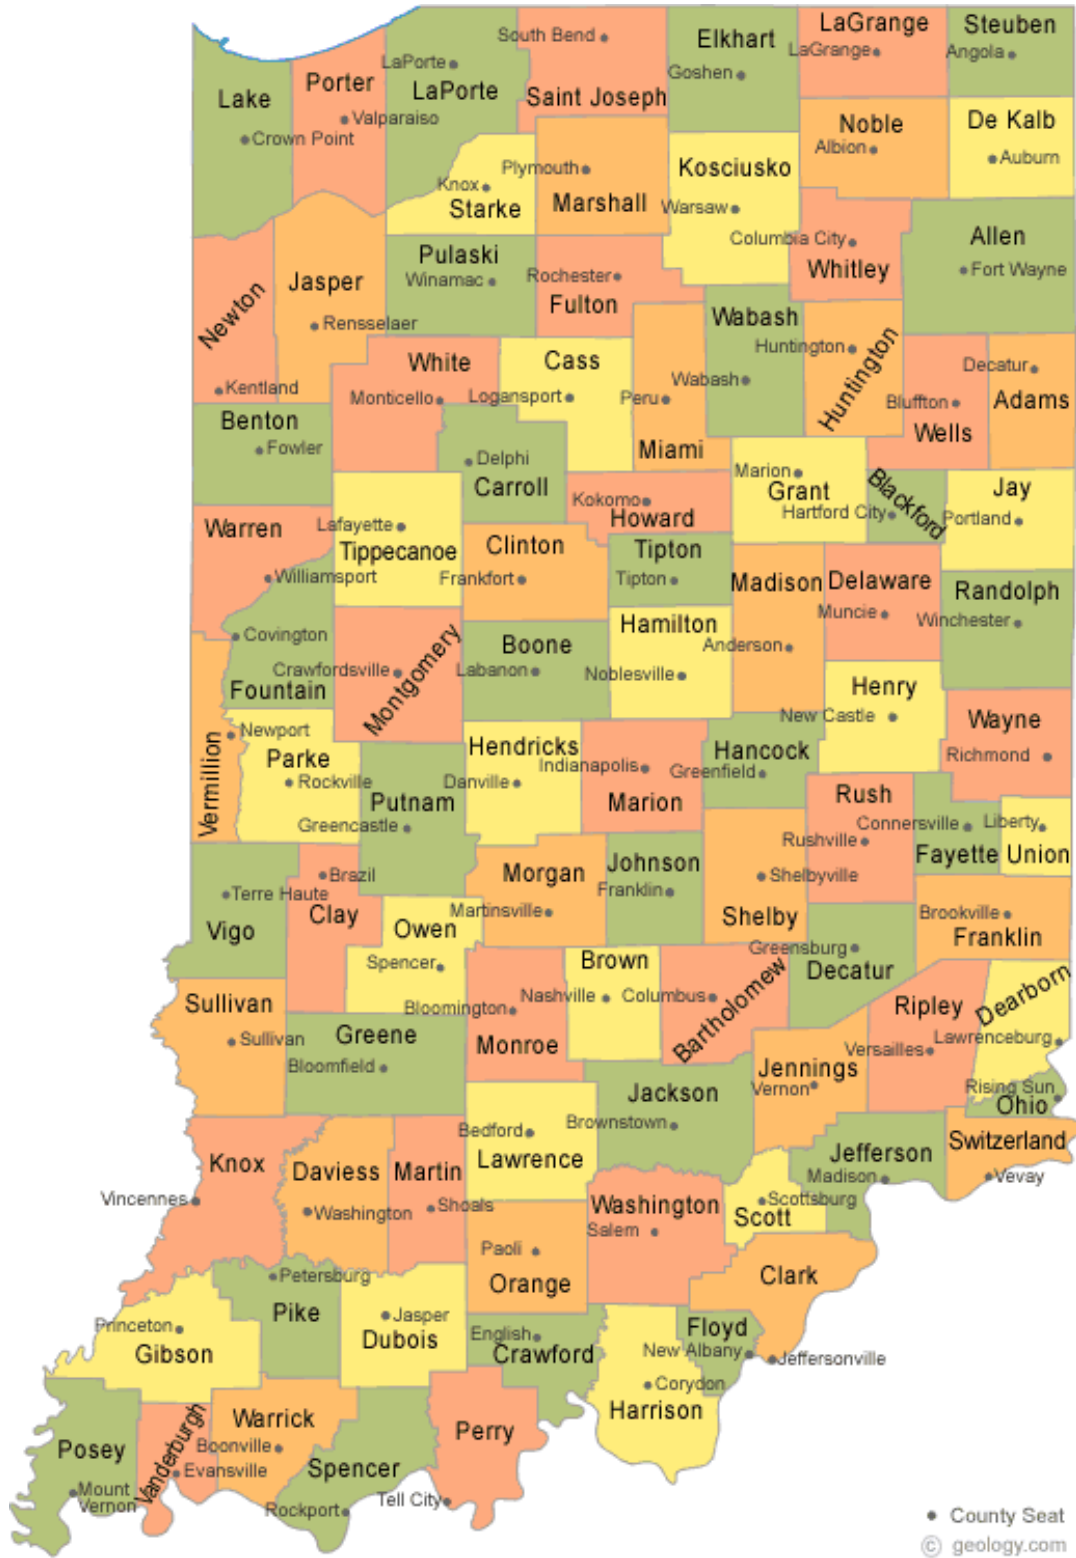

Indiana Counties