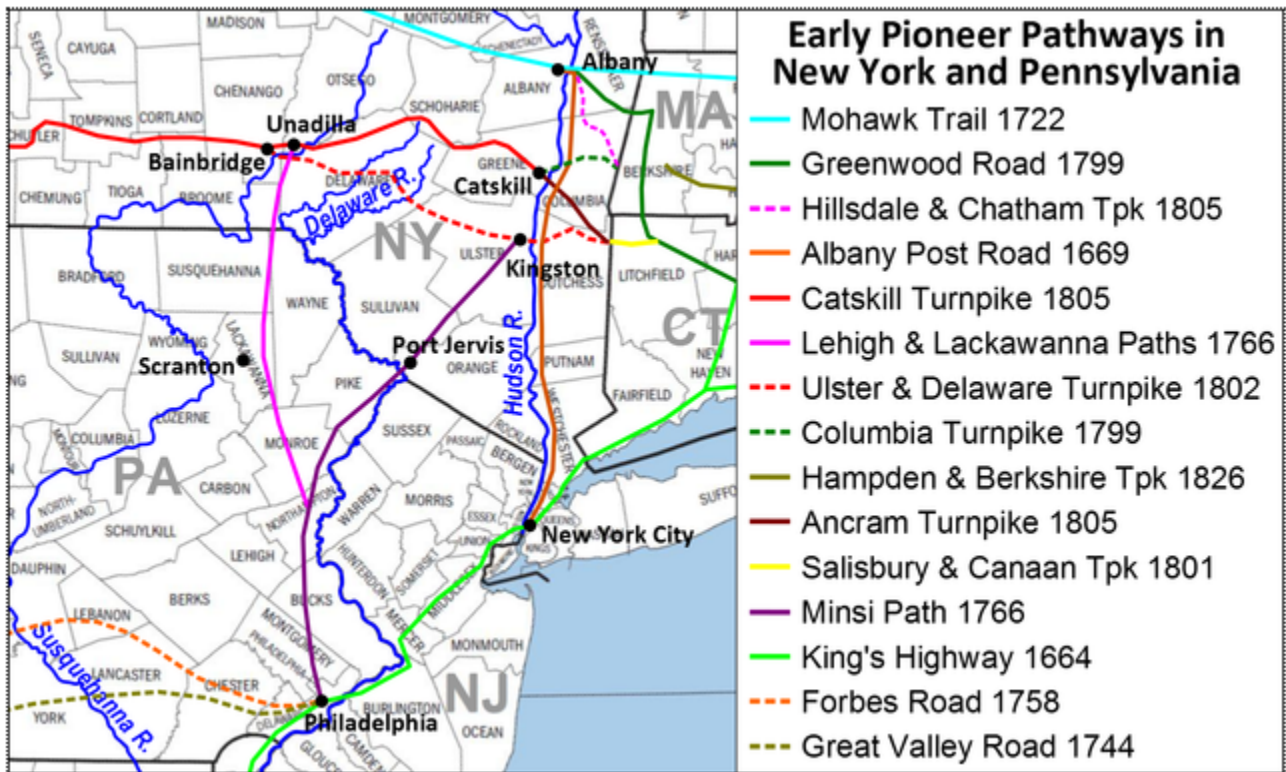

<http://publications.newberry.org/ahcbp/index.html>

Pennsylvania Migration Routes

Beaver and Erie Canal · Bethlehem Pike · Braddock's Road · Burd's Road · Canada Road · Centre Turnpike · Culbertson's Path · Delaware River · Fall Line Road · Forbes Road · Gist's Trace · Great Indian Warpath · Great Island Path · Great Shamokin Path · Great Trail · Great Valley Road · King's Highway · Kittanning Path · Lake Erie · Lake Shore Path · Lehigh and Lakawanna Paths · Minsi Path · National Road · Pennsylvania Road · Philadelphia Lancaster Turnpike · Schuylkill Canal · Tuscarora Path · Union Canal · Venango Path