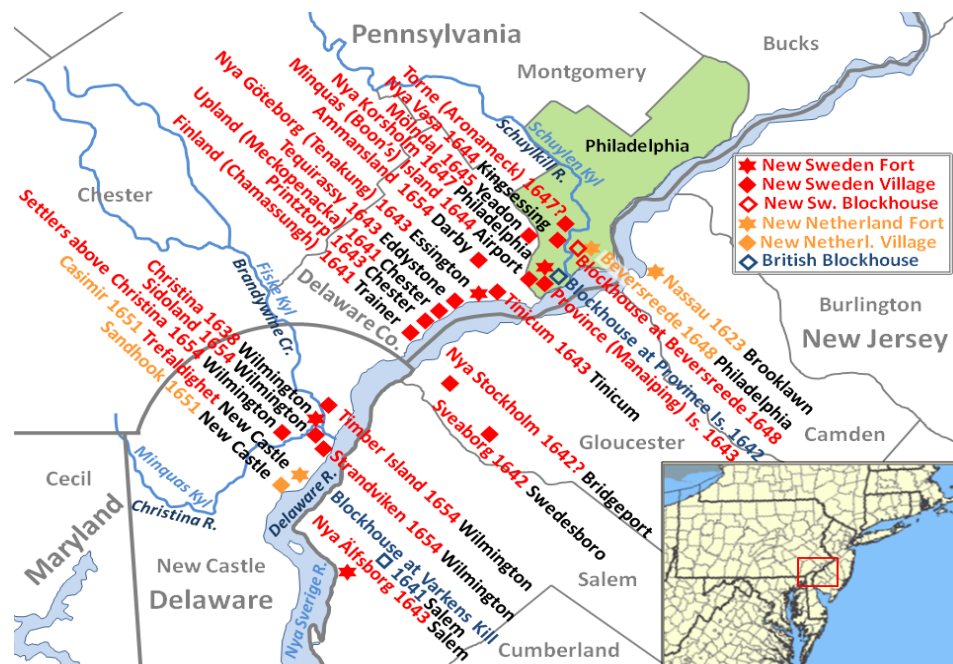

Genealogy Research in Pennsylvania

European settlers in 1638 of the area now called Pennsylvania were Swedes, Finns, and Germans. They named their territory **New Sweden**. It included parts of what are now Delaware, Maryland and West Virginia. Some early land records of southwest Pennsylvania are in Virginia. Surveyors Mason and Dixon settled a boundary dispute by a 1763-1767 survey of the Pennsylvania/Maryland/Delaware/West Virginia border, which became known as the Mason-Dixon Line.